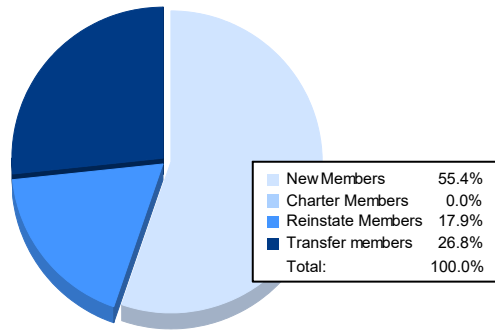

Year	New Clubs	Dropped Clubs	Gain/Loss Clubs	New Members	Charter Members	Reinstate Members	Transfer Members	Total Member Added	Total Members Dropped	Gain/Loss Members
2016-2017	1	0	1	141	20	4	1	166	171	-5
2017-2018	0	0	0	118	0	3	3	124	142	-18
2018-2019	0	0	0	98	0	12	2	112	187	-75
2019-2020	0	0	0	109	0	0	20	129	143	-14
2020-2021	0	0	0	62	0	20	30	112	191	-79
<b>Average</b>	<b>0</b>	<b>0</b>	<b>0</b>	<b>106</b>	<b>4</b>	<b>8</b>	<b>11</b>	<b>129</b>	<b>167</b>	<b>-38</b>

### Membership Composition June 2021 Cumulative