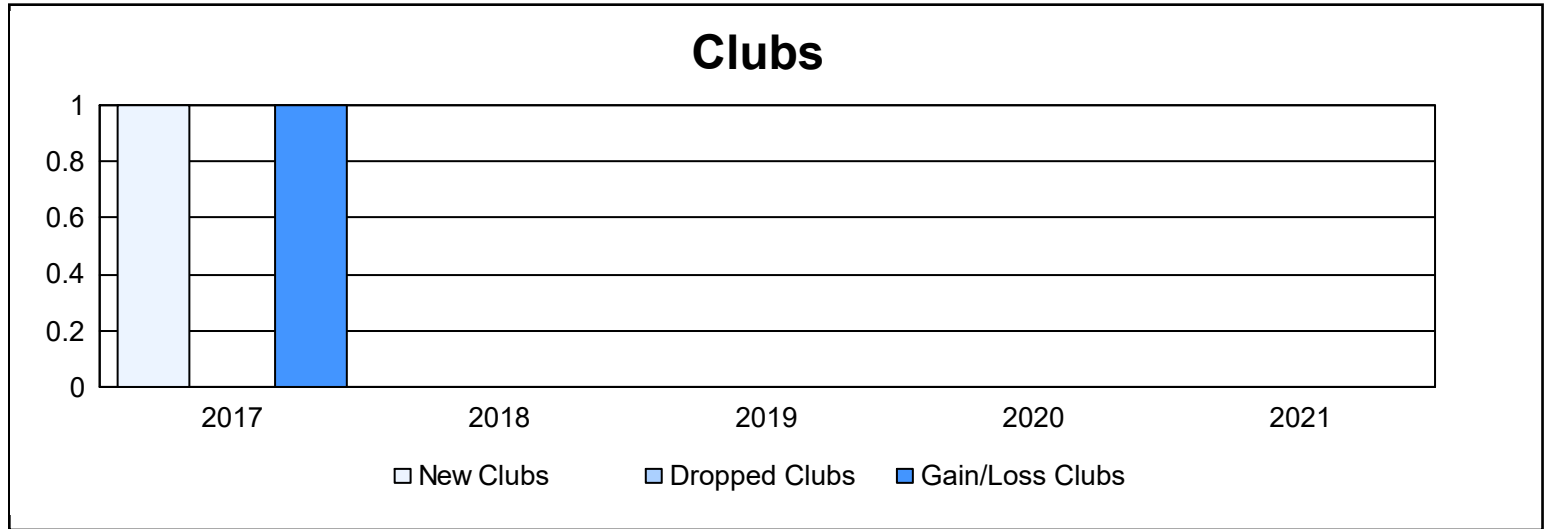

Year	New Clubs	Dropped Clubs	Gain/Loss Clubs	New Members	Charter Members	Reinstate Members	Transfer Members	Total Member Added	Total Members Dropped	Gain/Loss Members
2016-2017	1	0	1	141	20	4	1	166	171	-5
2017-2018	0	0	0	118	0	3	3	124	142	-18
2018-2019	0	0	0	98	0	12	2	112	187	-75
2019-2020	0	0	0	109	0	0	20	129	143	-14
2020-2021	0	0	0	62	0	20	30	112	191	-79
<b>Average</b>	<b>0</b>	<b>0</b>	<b>0</b>	<b>106</b>	<b>4</b>	<b>8</b>	<b>11</b>	<b>129</b>	<b>167</b>	<b>-38</b>

### Membership Composition June 2021 Cumulative