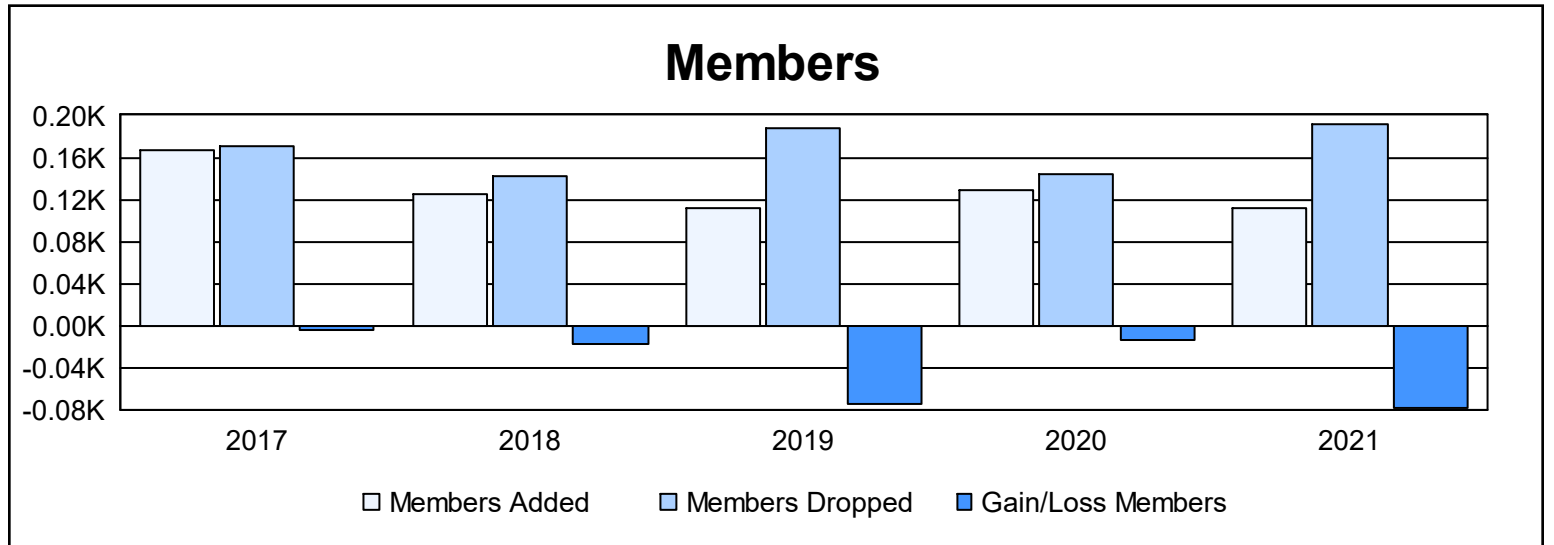

Year	New Clubs	Dropped Clubs	Gain/Loss Clubs	New Members	Charter Members	Reinstate Members	Transfer Members	Total Member Added	Total Members Dropped	Gain/Loss Members
2016-2017	1	0	1	141	20	4	1	166	171	-5
2017-2018	0	0	0	118	0	3	3	124	142	-18
2018-2019	0	0	0	98	0	12	2	112	187	-75
2019-2020	0	0	0	109	0	0	20	129	143	-14
2020-2021	0	0	0	62	0	20	30	112	191	-79
<b>Average</b>	<b>0</b>	<b>0</b>	<b>0</b>	<b>106</b>	<b>4</b>	<b>8</b>	<b>11</b>	<b>129</b>	<b>167</b>	<b>-38</b>

### Membership Composition June 2021 Cumulative